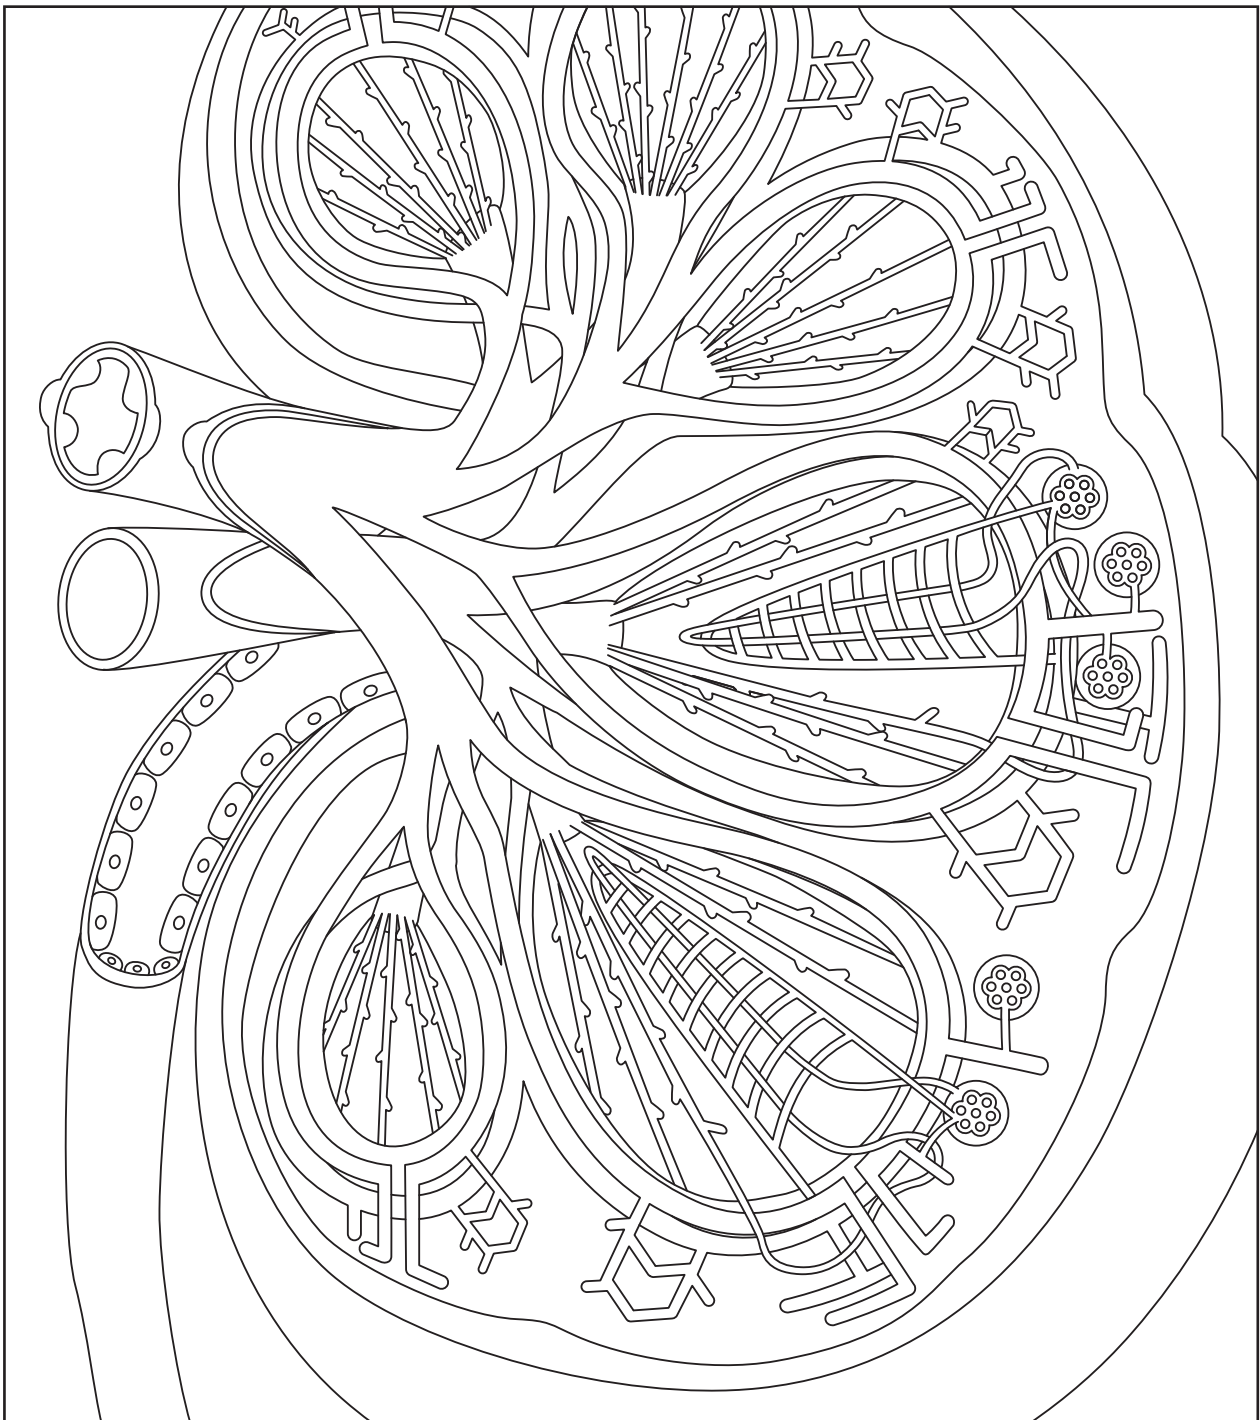

# Ikimon Coloring ~ Kidney ~

Ureter

Renal tubules

Arcuate artery  
and arcuate vein

Medullary  
capillary  
plexus

Renal  
corpuscle

Bowman's capsule

Glomerulus